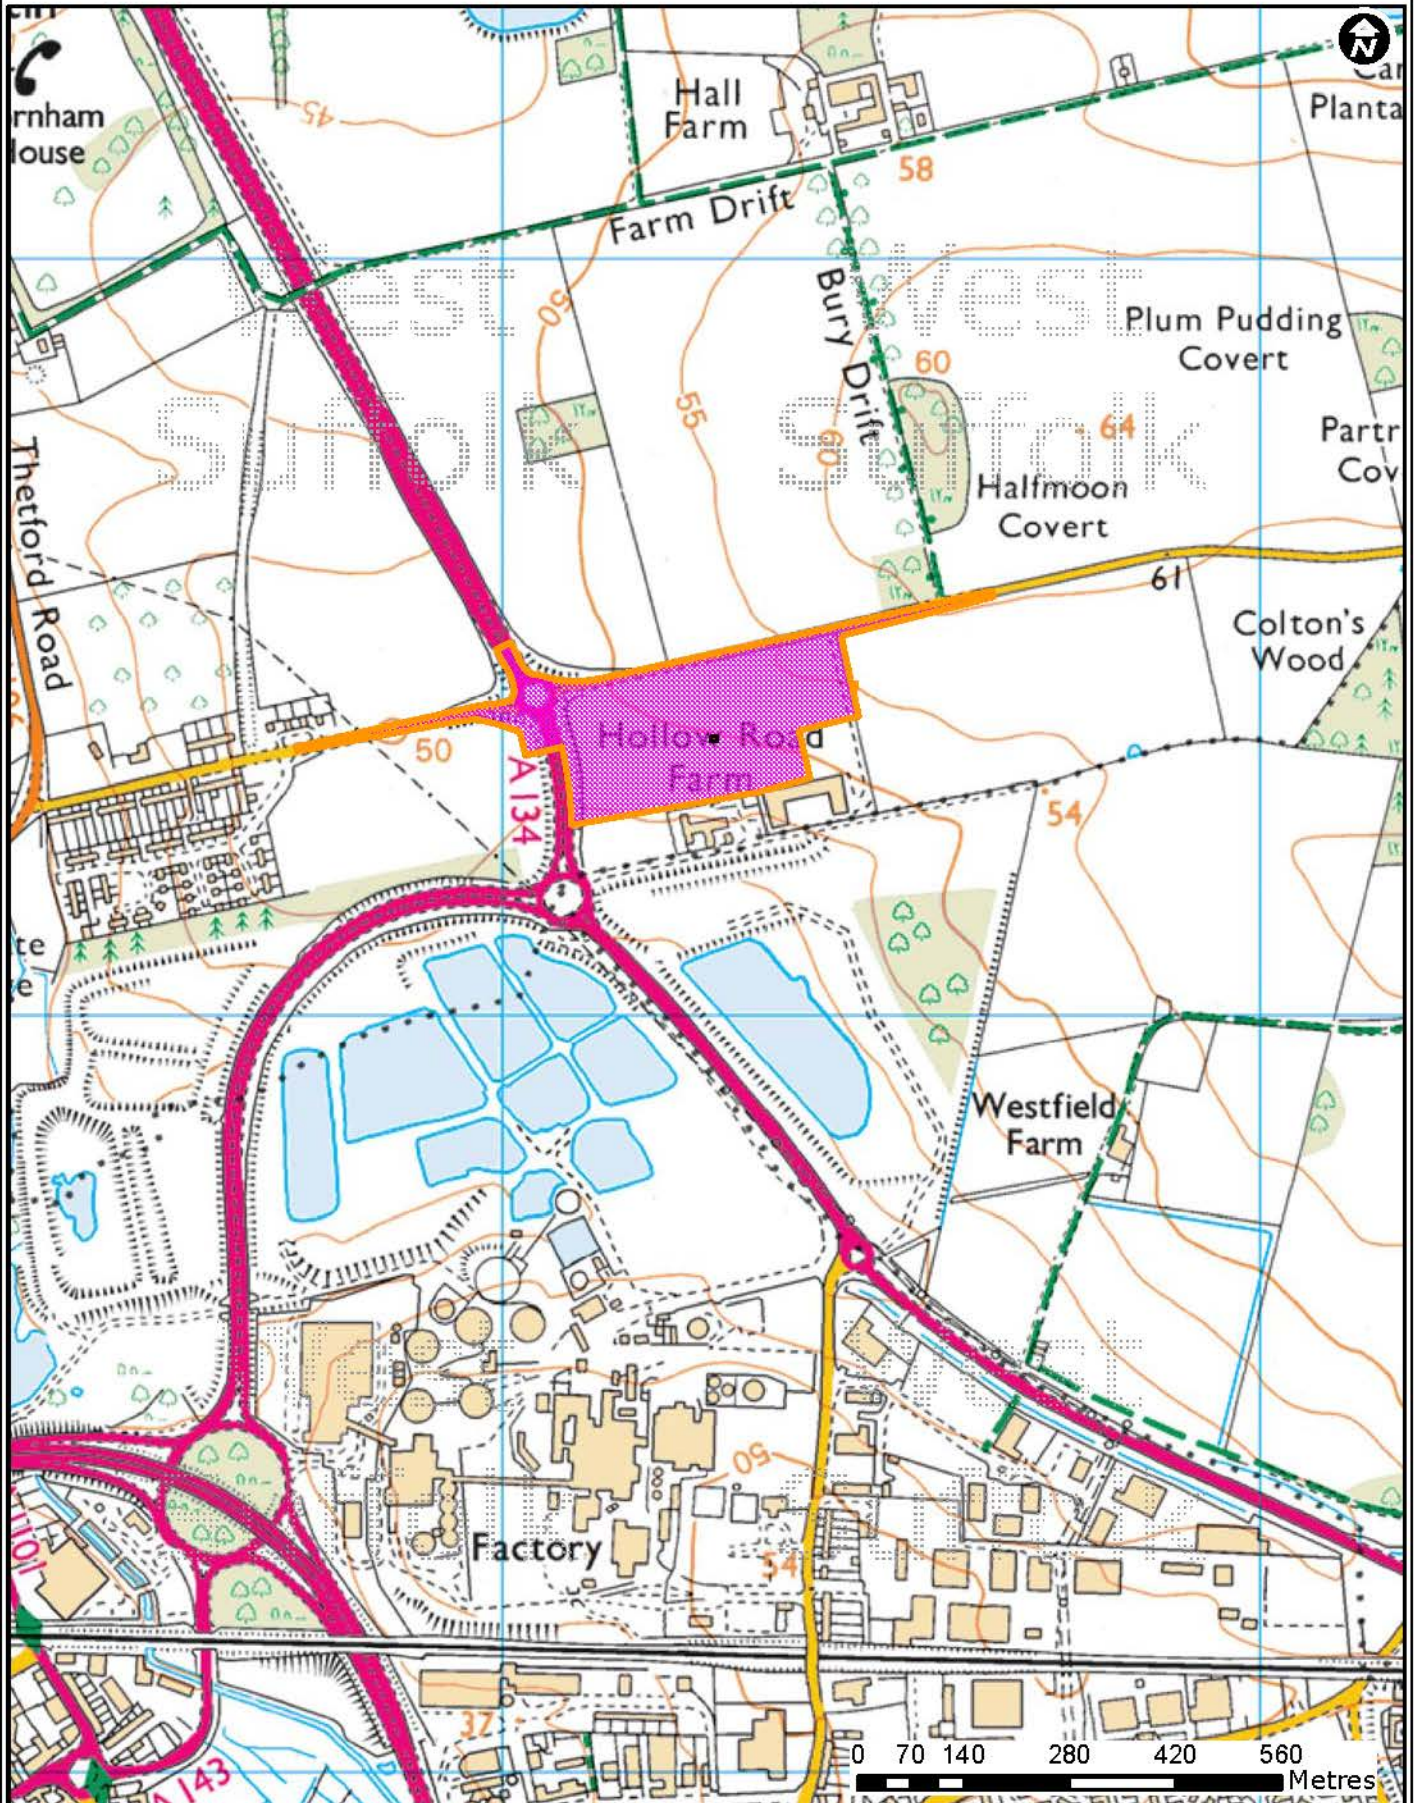

DC/17/0521/FUL

Land North of Hollow Road Farm, Hollow Road, Bury St Edmunds

Forest Heath • St Edmundsbury

West Suffolk
working together

© Crown Copyright and database rights 2016 OS
100019675/100023282. You are not permitted to copy,
sub-license, distribute or sell any of this data to third parties
in any form. Use of this data is subject to terms and conditions.
See www.westsuffolk.gov.uk/disclaimer.cfm.

Scale: 1:10,000
Date: 10/07/2017